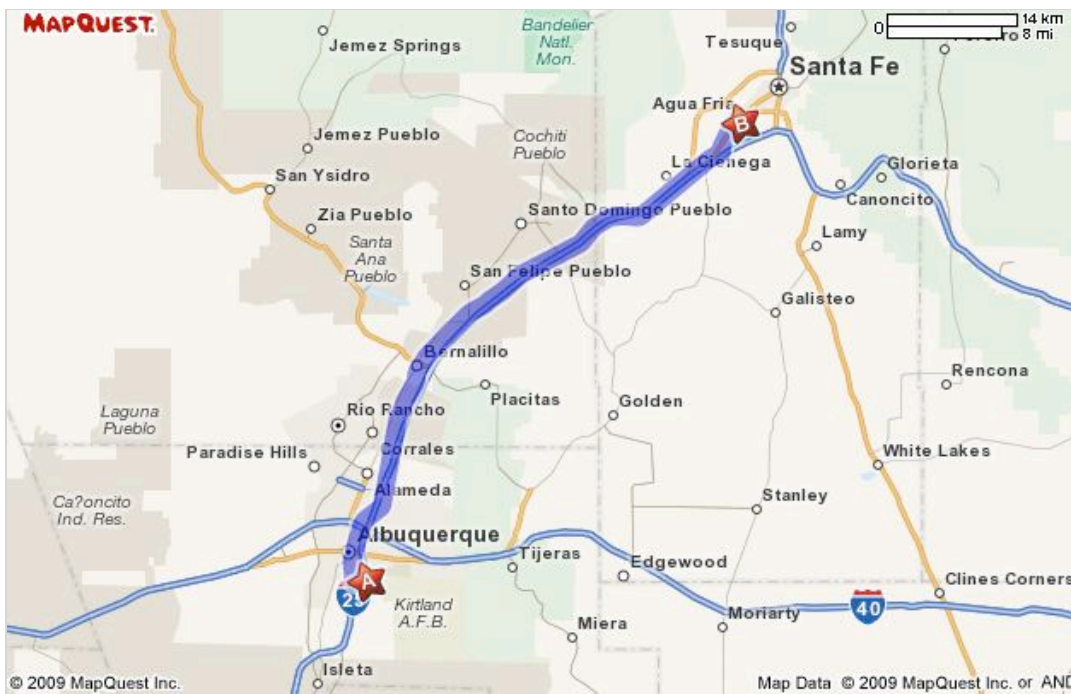

[All rights reserved. Use subject to License/Copyright](#) | [Map Legend](#)

Directions and maps are informational only. We make no warranties on the accuracy of their content, road conditions or route usability or expeditiousness. You assume all risk of use. MapQuest and its suppliers shall not be liable to you for any loss or delay resulting from your use of MapQuest. Your use of MapQuest means you agree to our [Terms of Use](#)